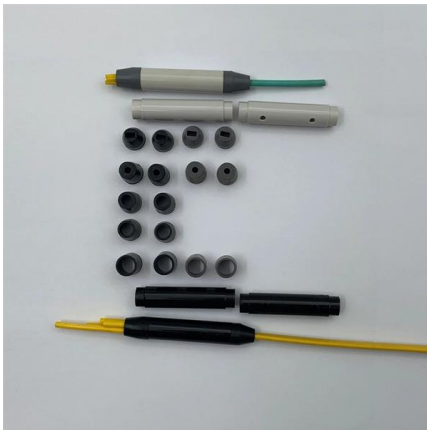

Tocas Power Distribution Busbar Copper ZOOKOTO 48V 300A Bus Bars

Tocas Power Distribution Busbar Copper ZOOKOTO 48V 300A Bus Bars Heavy Duty Module Design Power Busbar Box With 4X M8 (5/16") Terminal Studs Or Marine RV Trucks Red Distribution Block

Electrical Distribution & Protection Devices

Function Flexible copper bars are mainly used for providing the power connections between busbars and the disconnection devices.

Circuit Breaker Busbar Copper Busbar for Distribution Box Circuit