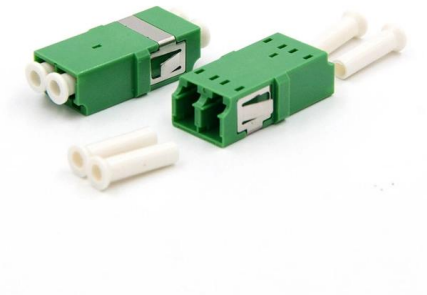

Busbar Power Distribution Components , CZT

CZT busbar and power distribution components for EV, energy storage, data center, and industrial power systems.

Copper Busbars , nVent ERIFLEX

nVent ERIFLEX offers a variety of busbar accessories, including cabling sleeves, busbar clamps and connectors, and supports.

Circuit Breaker Copper Busbar for Distribution Box PIN U Type MCB

circuit breaker Pin Type 1.4mm Thickness Red Copper Busbar 1P 2P 3P 4P - 4way 6way 8way 12way Copper Bar Width: 7mm Width of Pin: 4mm Length of Pin: 11.5mm Distance: 17.8mm

Pack of 4 Neutral Bridge Busbar, All-Copper Distribution Box

Pack of 4 Neutral Bridge Busbar, All-Copper Distribution Box Terminals, Holes 4-12, with Color Plated Screws Terminals and Kits (White 5-hole)

Copper Busbar Terminal Block with M10 and M8 Studs, 300A 4-Way

Copper Busbar Terminal Block with M10 and M8 Studs, 300A 4-Way Power Distribution Box for RV, Yacht, Marine, Auto, Nylon Base, 137x68mm (Red M8)