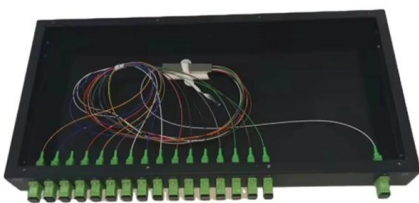

The Complete Guide to Distribution Box: Installation, Types & More

Blog The Complete Guide to Distribution Box: Installation, Types & More By Admin Aug 2, 2025 No Comments # distribution box Introduction Electrical systems power our homes, offices, and