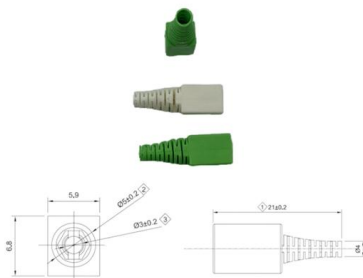

## 2-24 circuit breaker steel guide rail flat clamp rail bottom

2-24 Circuit Breaker Steel Guide Rail Flat Clamp Rail Bottom Fixing Strip For Distribution Box/ Rail End Stopper Terminal Block, Find Complete Details about

## Distribution Boxes and Accessories

Accessories for DIN rail components are required for proper installation in distribution boxes. The product range includes busbars, wiring bridges in various lengths, and protective ground and neutral

## Help You To Solve The Problems Of The Distribution Box

The distribution box consists of a distribution box base and a guide rail. The two sides of the two distribution box bases are respectively fastened together by base fasteners. The guide rail clamping