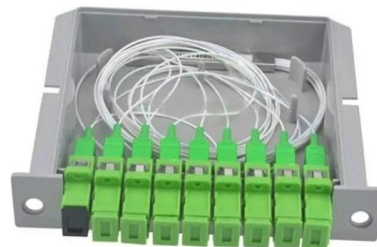

Understanding DIN Rail: Types, Applications, and

Explore the world of DIN rail: discover types, applications, and specifications. Learn how components are designed to snap into enclosures for