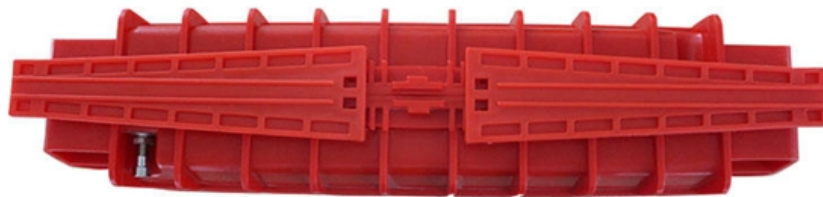

Adam Tas Corridor Energy

Distribution box in the Danish unit

Distribution box in the Danish unit

Distribution Boxes: Types and Functions

Learn what an electrical distribution box (DB/distribution board) is, its main components (MCB/RCCB/RCBO, SPD, busbar) and common types.

Distribution Box: Types and Functions , Axis-Electricals

A distribution box houses all the contact breakers, earth leakage units, doorbells, and timers. The electrical power supply comes from the network to the building

Distribution Boxes Explained: Types, Functions, and

Learn about distribution boxes, their types, functions, and safety features to ensure efficient and secure electrical power distribution in any building.

Understanding Distribution Boxes:A Comprehensive Guide

A distribution boxes is an essential device that manages the safe and efficient flow of electrical

power throughout different areas of a building or facility.