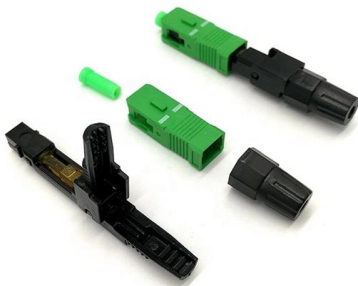

Appendix to the tax return Shares and investment units

This box also covers dividends on non-Danish share-based investment units subject to minimum taxation that are approved according to the Danish rules for investment undertakings subject to

Complete Guide For Distribution Boxes Types

The correct choice and installation of distribution boxes are crucial for electrical safety, efficiency, and reliability. This guide provides an exhaustive overview of

What Is a Distribution Box?

What to Look for When Choosing a Distribution Box If you're going to buy a distribution box, there are several things you should look for. You should