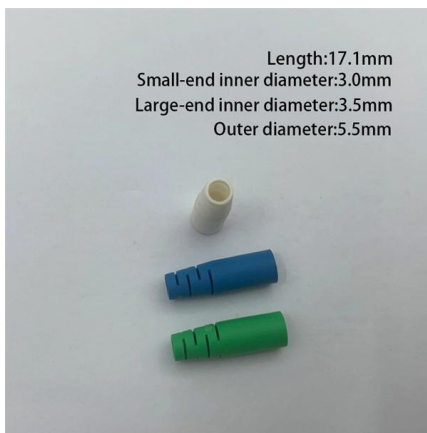

The Complete Guide to Distribution Box: Installation, Types & More

What's the difference between a distribution box and a sub-panel? A distribution box typically refers to the main electrical panel that receives power from the utility service. A sub-panel is