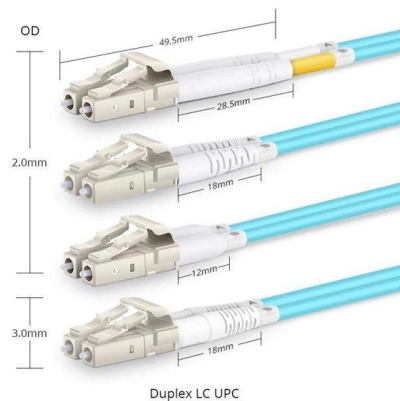

What is an Electrical Distribution Box? A

Discover everything you need to know about electrical distribution box! Learn about types, components, and how to choose.