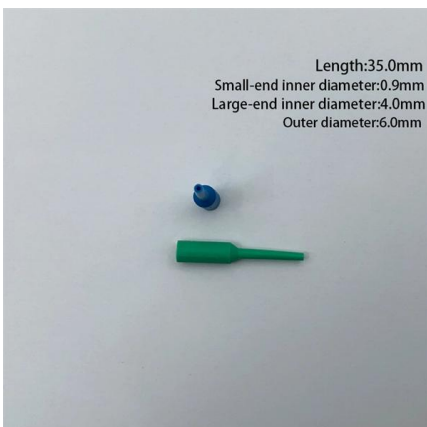

Length:35.0mm
Small-end inner diameter:0.9mm
Large-end inner diameter:4.0mm
Outer diameter:6.0mm

IDE Electric

Base and frame: ABS RAL 7035 grey.
Transparent window: PC tinted window, with UV protection. Polycarbonate version. Halogen-free plastic materials. Base and frame: PC RAL 7035 grey.