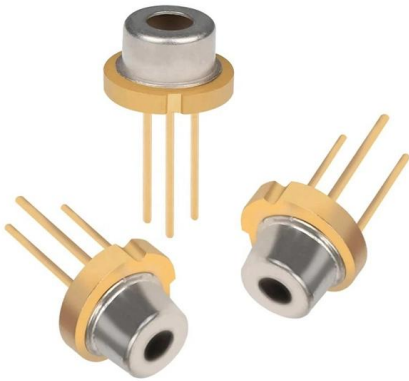

Power Distribution Boxes: A Complete Overview , Eventech

This article covers the types, features, and advantages of power DB boxes, as well as their manufacturers and frequently asked questions.

Surface Distribution Sealed Boxes , Solera

Solera's surface-mounted boxes provide durable protection for electrical installations in industrial environments. 3 to 15 modules: Wide range of sizes for all setups.

Ex Local Control Stations & Distribution Boxes

Atex control stations, explosion protected control units and distribution boxes made stainless steel maritime grade AISI 316L or AISI 304L. Atex Delvalle provides a