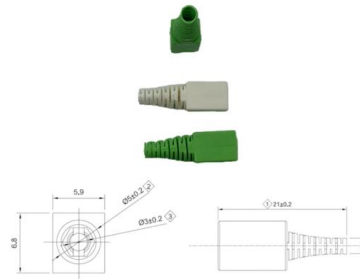

Nintendo Switch Internet Connection FAQ

Yes, Nintendo Switch consoles support both 2.4GHz and 5GHz Wi-Fi. Can I use my Wii LAN adapter? If you have a LAN adapter for the Wii console, you can use it with Nintendo Switch. If you don't