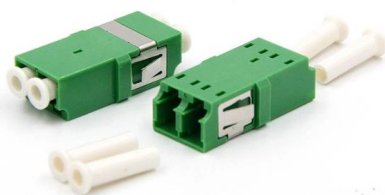

physical damage. It

Electricity meter boxes

An electricity meter box provides a secure waterproof container for your electrical equipment. There are different styles of meter boxes depending on your

Concealed Electrical Box, 6 inches x 8 inches x 2 inches (152.

Concealed Electrical Box, 6 inches x 8 inches x 2 inches (152.4 mm x 203.2 mm x 50.8 mm), Pack of 5, White Color : Amazon : Home Improvement To know more about EMI offers (including No-cost-EMI

How To Build a Cabinet to Hide Your Electrical Box

Learn how to build a cabinet to hide your electrical box with this easy-to-follow tutorial.