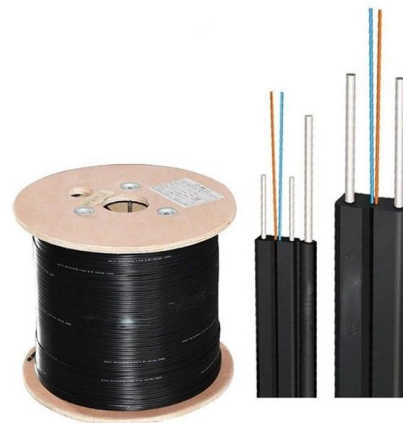

Large span cable trays are widely used in various fields, especially in places where the problem of cables being too long and spans too large needs to be solved.

High-Quality Cable Tray Systems , Light, Medium

Explore our premium cable tray systems at Direct Channel. Available in light, medium, and heavy-duty options, with pre-galvanized & hot-dipped finishes.

Hot-DIP Galvanized Iron Cable Tray for Large Spans.

A large-span cable tray refers to a tray structure with a span of 30 meters or more, assembled from high-quality materials such as extruded fiberglass profiles, and

Customized Large Span Galvanized Distribution Electrical Cable Tray