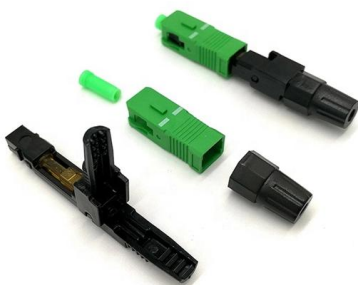

Products

These products are designed to carry heavier cable loads compared to the standard perforated cable trays. This product group offers easiness in vertical applications.