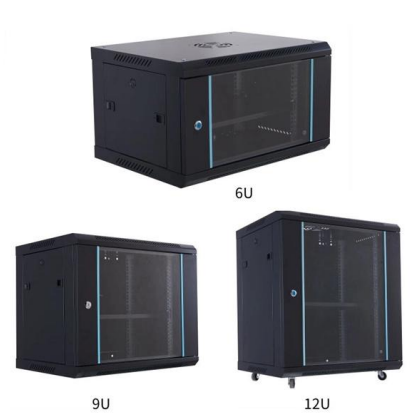

range consists of Cable Trays, Wire Mesh, Cable Ladders etc