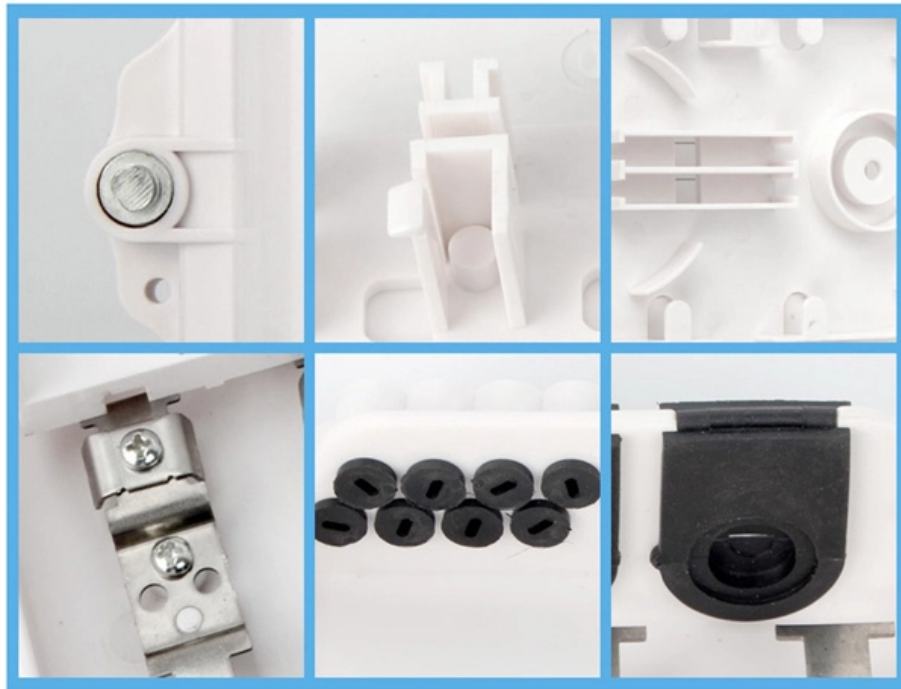

Adam Tas Corridor Energy

Dominic European-style ladder-side cable tray