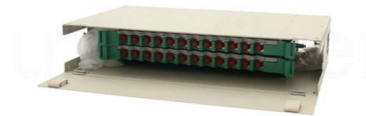

Cable management , Cable tray , Cable ladder rack , Eaton

With unmatched quality and service, we offer a variety of styles, materials and finishes available to support virtually any commercial and industrial cable management application requirement.