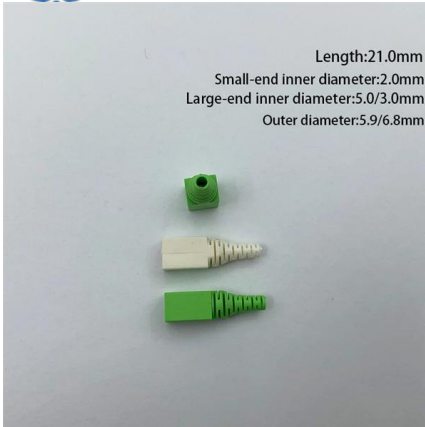

Mini Power Distribution Box

Mini Power Distribution Box - 12V DC Battery Socket, 50A Max Output with 2 Anderson Ports, 6 USB & 3 Cig Sockets, LED Lights and LED Voltmeter it for

Industrial Socket Box Combination , Socket Distribution

Industrial Socket Box For Sale We supply you with the innovative industrial socket box, industrial socket combination, socket distribution box. These "combi" socket

Industrial waterproof electrical distribution box , enclosure

Technical Specifications Product type: waterproof electrical socket / distribution enclosure Purpose: for indoor and outdoor electrical installations Protection rating: IP67 Impact resistance: IK08 Material: