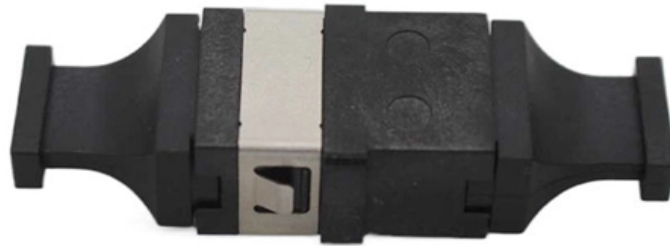

Adam Tas Corridor Energy

Dominic distribution box socket

Dominic distribution box socket

E-LINE E-BOX: Socket Combination Box , EAE Electric

E-LINE E-BOX: Socket Combination Box Combination and distribution boxes, which can be offered either empty or equipped, are preferred for creating flexible,

Mobile Socket Distributor, Fixed Construction Site Distribution Box

All the CEE sockets are equipped with flaps that ensure the tightness IP44, which directly affects the safety when using the switchgear. ? In our control cabinets, 230 V sockets and CEE 16 A are

Electric Box Plug and Socket Distribution Box Industrial

Product Description Product Description Yueqing Beigang Industrial Socket Distribution Box is an electrical distribution device that adopts a plug-in method,