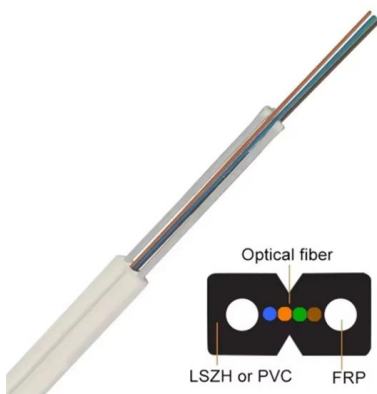

ELECTRICAL EQUIPMENT

-10% Price: 210.00 eur 189.00 eur Buy SCAME - Panel assembled with industrial sockets, with cable H07RN-F 5G4mm² 1.2m, ADAPTO series 1x 3P+N+E 32A and 2x Shuko 623.2000-005 -10% Price: