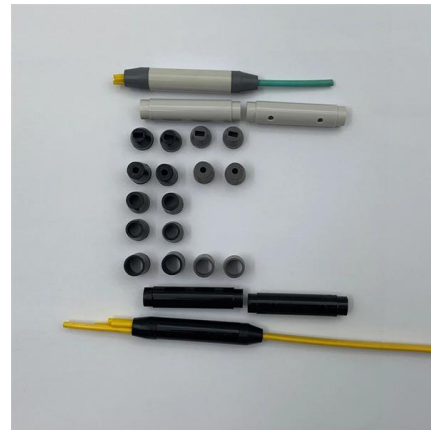

The transmission distance of the butterfly -shaped optical cable

It is known for its high transmission capacity, low attenuation, and low signal distortion. In this article, we will discuss the transmission distance of the butterfly-shaped optical cable.