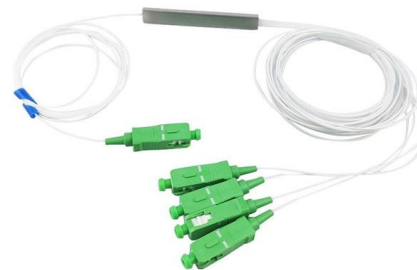

Electrical Enclosures , Electrical Cabinets , Toolstation

These include waterproof electrical boxes, weatherproof enclosures and junction boxes. Alongside our range of electrical enclosures, we also have an extensive selection of waterproof and weatherproof