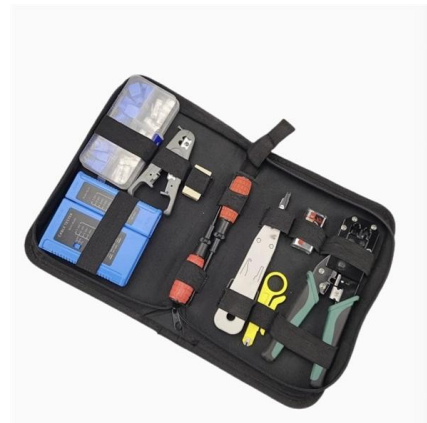

Under-Desk Double Layer Cable Tray Management

Organize cables easily with a no-drill double layer cable tray, offering adjustable under-desk

storage for multiple wires.

900mm Double Tier Trapeze Bracket - Cable Tray Support

900mm Cable Tray / Ladder Double Tier Trapeze Support - Pre-Galvanised Steel The 900mm double tier trapeze bracket is a prefabricated, ready-to-use support

Under Desk Cable Management Tray 2-Layer,

Retractable & Double Layer: KALVATAY cable management under desk allows you to adjust the tray length from 14 to 21.6 inch as you need, double layers design