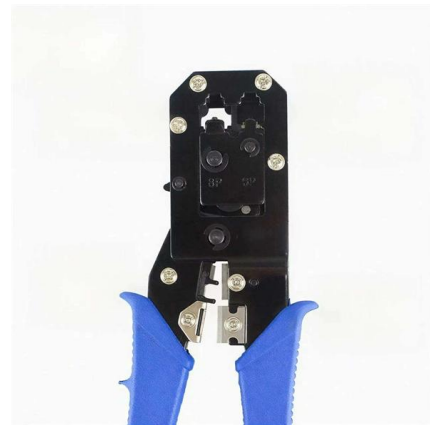

Drop Cables , Optical Communications , Corning

Drop cables are the critical connection between a service provider's distribution network and the end user's home or business. Designed to deliver high-speed

FTTH Cables In & Outdoor Use

The FTTH Drop Optical Fiber Cable for both indoor and outdoor use is designed to provide reliable, high-performance connectivity for FTTH applications. Its durable,