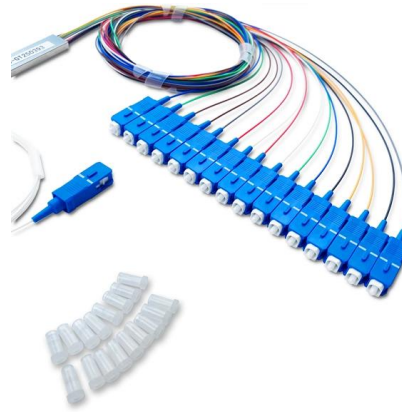

How Europe's grid operators are preparing for the

This report examines how 32 electricity Transmission System Operators (TSOs) across 28 European countries are preparing, or failing to