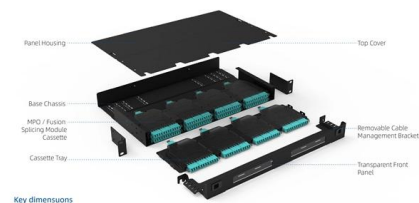

Why Open-Grid Cable Trays Are Dominating Weak

This article analyzes the technical and operational advantages of open-grid cable trays in weak current infrastructure, backed by real-world case studies and

Component Diagram