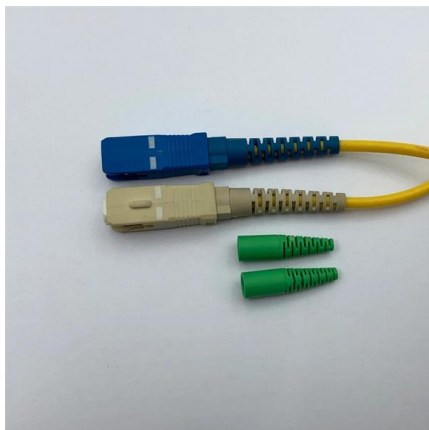

Buy Fiber Optic 12 Core ODF with SC/APC connector

1U Wall Mount Fiber Optic 12 Core ODF is a 1.19" standard size, easy to install Fiber patch panel with 12pcs SC/APC connectors and pigtails.