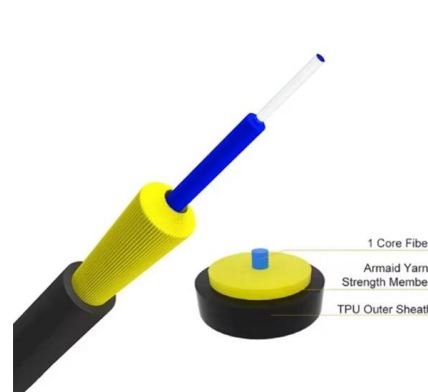

12-96 Core Modular ODF Patch Panel - Rack-Mounted Solution

This rack-mounted modular ODF patch panel supports 12-96 fiber cores, providing flexible and efficient fiber termination for FTTH and telecom networks.