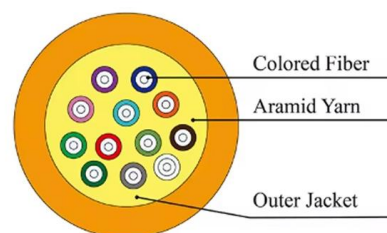

Customized SC LC 48 Port Patch Panel

Customized SC LC 48 Port Patch Panel Odf 6 Ports sc Simplex 1u 19" Rack-mount Sliding Full Loaded Odf 6 Core Fiber Odf. Unionfiber quality & durability., Alibaba