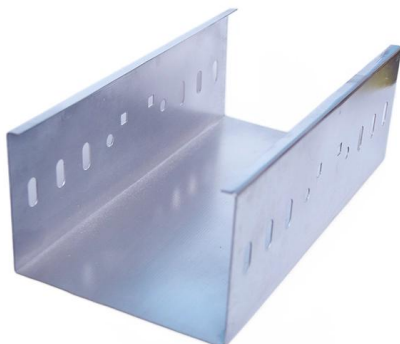

KEXINT ODF 2 U 72 Core SC Or 144 Core LC Fiber

KEXINT ODF 2 U 72 Core SC Or 144 Core LC Fiber Optic Patch Panel With Adaptor And Pigtail An optical distribution frame (ODF) is a frame used to provide cable

Racks, Patch Panels y Odfs

Mapa y Dirección Contacta a Nuestro Equipo
Teléfonos: (02) 24 06 769 / (02) 22 65 973
Celular/WhatsApp: 098 466 3055 Email:
ventastelecom@optytech .ec

Fiber Optic Panels

Our patch panel offers high-density fiber connectivity in a compact 4RU enclosure, perfect for space-constrained environments. Seamlessly integrate with our