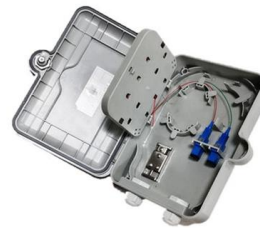

Communication Shelters

Enviro Buildings® specializes in the design of communication shelters for Ground, Rooftop, Mountain, and even Remote Applications.