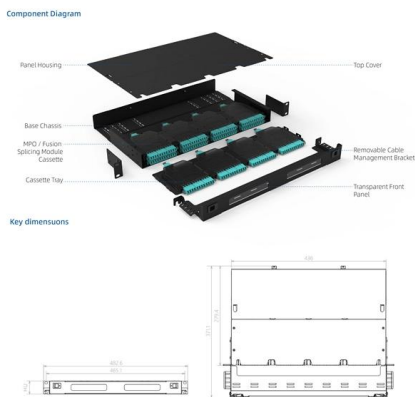

The Match LB-Link XPON ONU M-X1002 is a cutting-edge optical network unit designed for PTMP fiber networks, delivering up to 1.6Gbps bandwidth with dual gigabit Ethernet ports.

xPON ONU

xPON ONU communicates with your Internet service provider (ISP) on a fiber-optic Internet network.

ONU/ONT

XPON ONU: 1xXPON (SC/UPC), 1xGE (RJ-45), mini
The XPON ONU/ONT (Optical Network Unit) subscriber device supports 1 XPON port (SC/UPC) and 1 10/100/1000Base-T port (RJ45) in a mini

WaveFiber ONU

A GPON optical network unit with a 2.5 GbE port that delivers 1.2 Gbps uplink / 2.5 Gbps downlink speeds at distances up to 20 km.