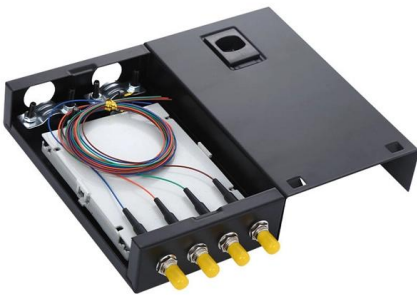

8-Port Gigabit Ethernet Unmanaged Essentials PoE

Non-blocking switching architecture for maximum throughput at wire speed. Silent operation makes this switch perfect for noise-sensitive environments. Install your