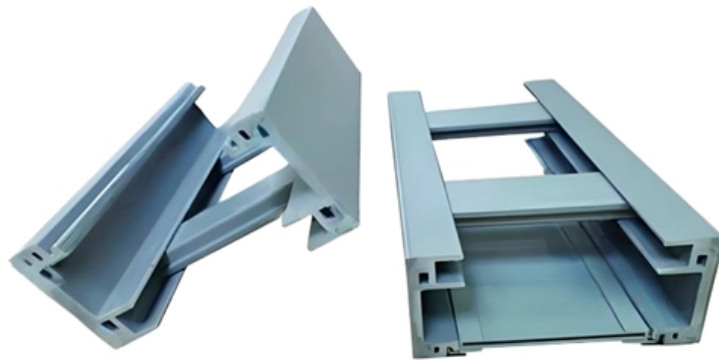

Adam Tas Corridor Energy

Eight-port industrial switch