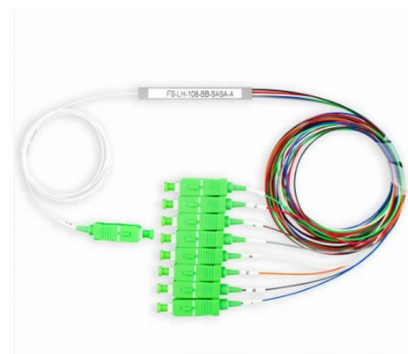

Phoenix Contact 2702324 Industrial Ethernet Switch,

Phoenix Contact FL SWITCH 2000 Series Family -- Intelligent Switches for Managed Automation & Robust Diagnostics-capable Machine Networks:The