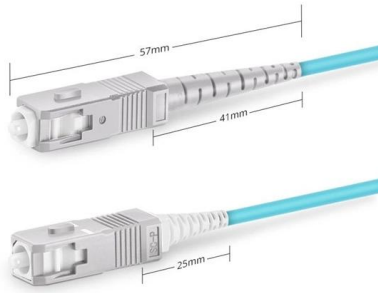

Simplex SC UPC

Optical network terminals

Our next generation of multigigabit XGS-PON optical network terminals (ONTs) is here and ready to support the most bandwidth-intensive subscribers on your

Optical Network Terminal (ONT) Units

Description An optical network terminal (ONT) unit is a device that connects fiber optics cables to other wiring such as Ethernet and phone lines by converting the signal from optical to electrical and vice