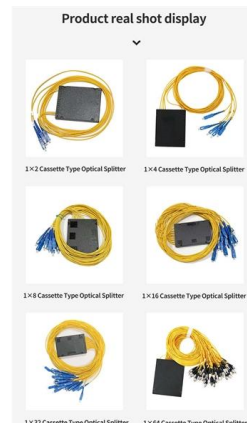

Industrial Distribution Box , IP67 Power Enclosure

Industrial Distribution Box features a rugged IP67-rated enclosure for superior protection. Constructed with high-grade galvanized steel to ensure maximum