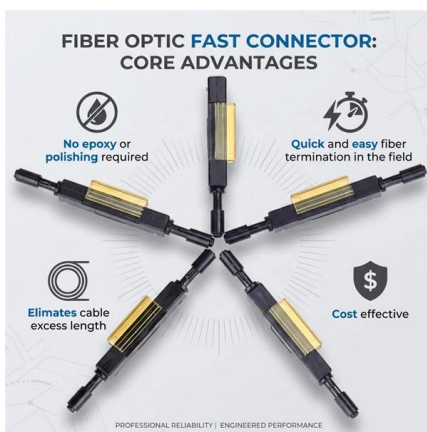

Cable Trays

Cable trays are systems that distribute bundles of insulated electrical cables from power supplies to electrical equipment, consisting of metallic trays supported from structures like walls and ceilings.