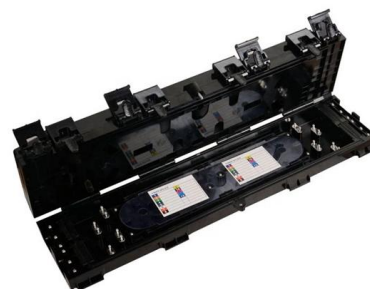

Understanding Power Distribution Units (PDUs): A

A Power Distribution Unit (PDU) serves as an electrical device that distributes power to multiple devices in Data Centres and server rooms. These units manage