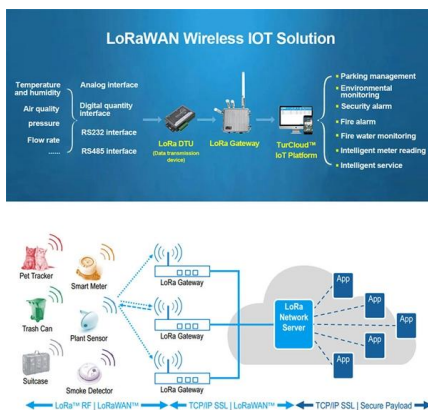

### Understanding Power Distribution Units (PDUs): A

Streamlined Management: Remote monitoring capabilities simplify the management of power distribution across multiple devices. Conclusion In summary, Power

### News

Installing power distribution cabinets and boxes in data rooms might seem straightforward, but it requires a meticulous approach to ensure safety and optimal performance.

### Power Up Your Server Room: A Guide to Installing and

Simply put, a PDU is a device fitted with multiple outlets designed to distribute electric power to

computers, servers, and networking equipment within

## A Definitive Guide To Distribution Boxes

The distribution box acts as the center of power distribution, distributing electricity to all connected devices. A distribution box, also known as a distribution board, panel board, breaker