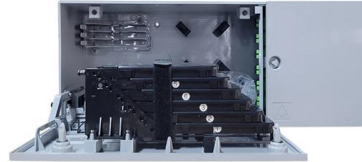

200 kWh Battery Energy Storage System , BESS Cabinets

We offer 200 kWh battery energy storage systems to enhance