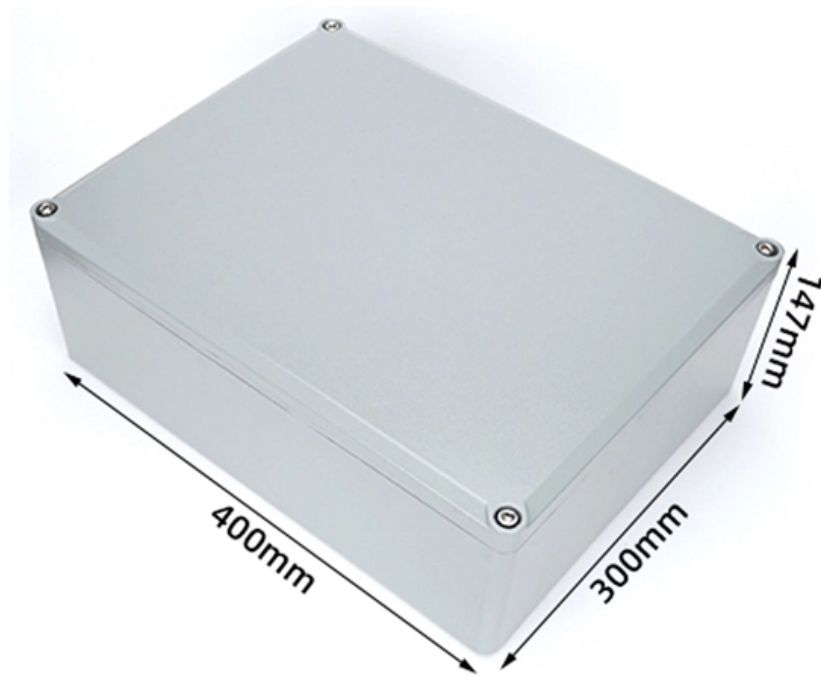

Adam Tas Corridor Energy

Energy Management System 200kWh OEM