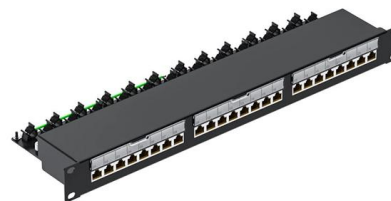

Cisco C9200-24T-A Switch 24x GE Ports Network

Cisco C9200-24T-A Overview The Cisco C9200-24T-A is an enterprise-class switch engineered for scalable and secure network deployments. As part of the Cisco