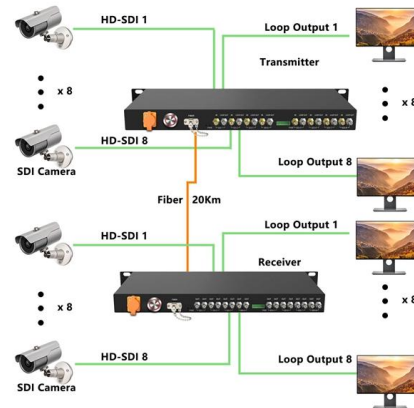

Home page

The ES-OSM metal enclosure compact substation can be equipped with different type medium voltage ring main units, as well ES-SLV type low voltage