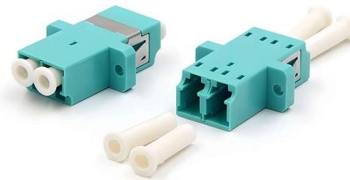

Fodb 12a 12 Core Fiber Optic Terminal Box

FAT-12A Fiber Access Terminal - 12 Cores
Description FAT-12A fiber access termination box is able to hold up to 12 subscribers. It is used as a termination point for the feeder cable to connect with drop

12 Core ATB Fiber Optic Access Terminal Box 12Pcs

The 12 Core ATB Fiber Optic Access Terminal Box is a high-performance and compact solution designed for efficient fiber optic connection management in

DIN Rail Fiber Optic Terminal Box 12 Core

DIN Rail Fiber Optic Terminal Box 12 Core, Find Details and Price about Fiber Optic Terminal Box from DIN Rail Fiber Optic Terminal Box 12 Core -

12 Core Fiber Optic Distribution Boxes for FTTH

With a maximum capacity of 12 cores and the ability to accommodate 3 pieces of 8-13mm cables, it provides ample space for your connectivity needs. What sets it

12core FTTH Fiber Optical Terminal Box

1.1 This distribution box terminates up to 2 fiber optic cables, offers spaces for splitters and up to 12 fusions, allocates 12 SC adapters and working under outdoor