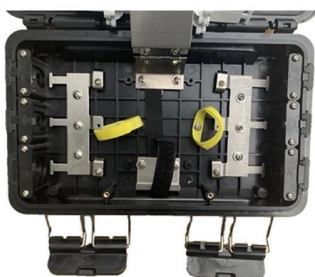

Adam Tas Corridor Energy

Ethiopia Cost Fiber Optic Terminal Box 12-core

Ethiopia Cost Fiber Optic Terminal Box 12-core

8 Port FTTH Fiber Distribution Box with 24 Cable

The 8 Port FTTH Fiber Distribution Box with 24 cable outlets can house 4 sc duplex adapters and one 1x8 blockless splitter and supports 24 cores splicing.

12 Core FTTH Fiber Distribution Box

12 core optical fiber distribution box is used for the fusion splicing, splitting, wiring transmission and other functions of the optical transmission terminal. It can

Fodb 12a 12 Core Fiber Optic Terminal Box

FAT-12A Fiber Access Terminal - 12 Cores
Description FAT-12A fiber access termination box is able to hold up to 12 subscribers. It is used as a termination point for the feeder cable to connect with drop

12 Core Fiber Optic Terminal Box

The 12 core fiber optic terminal box is light in weight and small size, flexible to use in different applications in optical cabling. Installation of the

fiber optic terminal box: Peel the cable, take off the