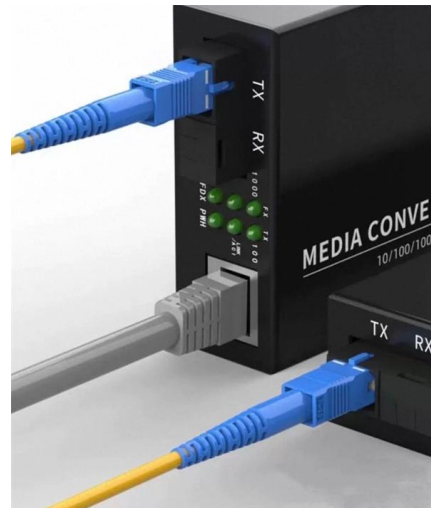

Adam Tas Corridor Energy

European Fiber Optic Terminal Box Manufacturer

European Fiber Optic Terminal Box Manufacturer

Din Rail Fibre Optic Terminal Box Manufacturer & Supplier in UAE

Find Din Rail Fibre Optic Terminal Box in UAE. Buy Din Rail Fibre Optic Terminal Box at the best price from Norden Communication, one of the leading manufacturers and suppliers of Din Rail Fibre Optic

China Terminal Box Manufacturers and Suppliers

Therefore, the terminal box is usually installed on a 19-inch rack, which can accommodate a large number of fiber optic cable ends. As the carrier of

Optical Termination Box , FTTH Terminal Box

SOPTO typical optical fiber terminal boxes (FTB) are with 6 ports or 24 ports, and they can be installed on the wall or pole mounted, indoor and outdoor application.

Fiber Optic Termination Boxes, Optical Termination Box

A fiber terminal box, is a device used in fiber-optic communication networks to terminate, splice, and distribute optical fibers. It is a small enclosure

Distributors: Splice Boxes & Optical Network Terminal