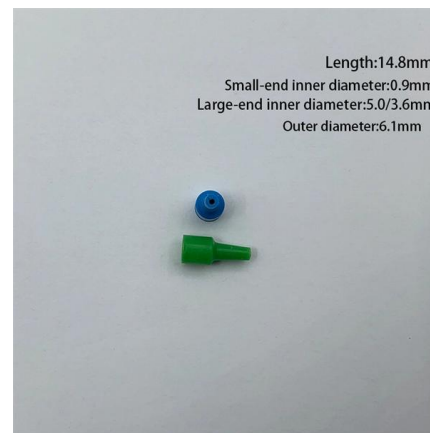

Ordering information

NO.	1	2	3	4	5	6
Model	SP1201	SP1202	SP1601	SP1602	SP1202	SP1201
Product name	Patch Panel	Patch Panel	Patch Panel	Patch Panel	Patch Panel	Patch Panel
Illustration						
NO.	1	2	4	1	2	4
Maximum number of cores	144	288	576	144	288	576
Product size (including product and adapter)	402.07/311.144 mm	402.07/311.780.1 mm	402.07/311.117 mm	402.07/311.144 mm	402.07/311.780.1 mm	402.07/311.177 mm
Standard color code	RAL9005	RAL9005	RAL9005	RAL9005	RAL9005	RAL9005

High-Quality Fiber Optic Terminal Boxes

OTRANS is a leading fiber optic terminal box factory. We supply TBA & TBS series wall-mounted boxes for FTTH networks. Request a fast quote and technical

FS Europe

FS is a global technology company focused on high-speed network system solutions, providing product R&D, solution design and test, global warehouse and more.

FS Community

Hier sollte eine Beschreibung angezeigt werden, diese Seite lässt dies jedoch nicht zu.

Fiber optic junction box, Fiber optic terminal box

Find your fiber optic junction box easily amongst the 67 products from the leading brands (HUBER+SUHNER, BOPLA, METZ CONNECT,) on DirectIndustry, the industry specialist for your