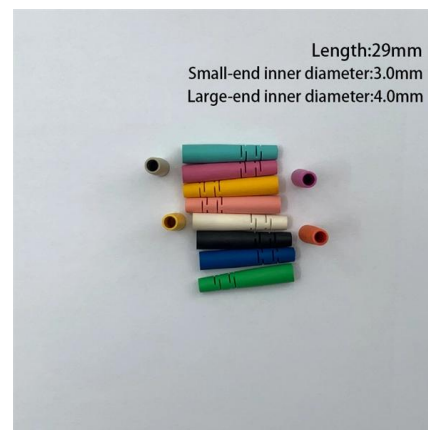

Aluminum DIN Rail Fiber Optic Terminal Box

Telhua's Aluminum DIN Rail Fiber Optic Terminal Box offers high-density, reliable fiber termination with tool-less installation. IP65 rated, compliant with IEC/TIA/EIA

Fiber Optic Interconnect Components , Fiber Products

Modular fiber optic interconnect components -- connectors, DIN rail boxes & splice enclosures. Made in Europe, 5-year warranty. Request your B2B solution now.