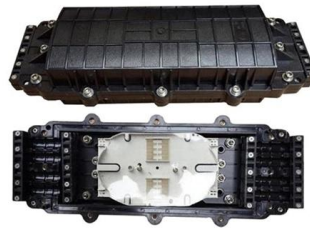

Adam Tas Corridor Energy

Extra-large wire trough cable tray

Extra-large wire trough cable tray

Wire Trays , McMaster-Carr

Choose from our selection of wire trays, including over 850 products in a wide range of styles and sizes. Same and Next Day Delivery.

Cable tray

ABB designs and manufactures cable tray systems, including perforated tray, cable ladder, channel tray and strut (metal framing), directly from production facilities in

Types of Cable Trays - Advantages, Applications and Sizes

EAE cable trays and ladders provide high-strength cable protection that protects the

cables from external factors. EAE cable trays are mass produced with the 'Roll

Under Desk Cable Management Tray 25.12", Extra Large Cable Management

Steel Cable Tray , Strong And Reliable Cable

Available in various sizes and finishes, steel cable trays are designed to withstand heavy loads and harsh environments. Explore the range of steel cable trays for