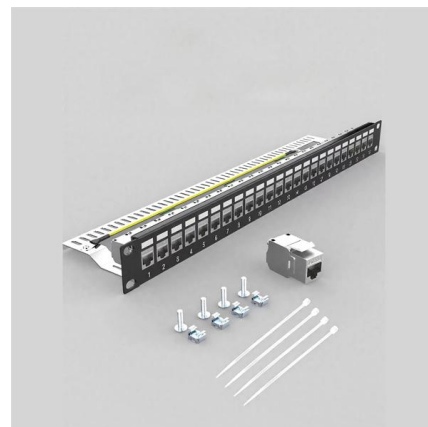

4" Deep Tray

Each tray is constructed of welded high-strength carbon steel wire with stringers spaced every 2" and cross bars every 4", providing a rigid structure that can

Kable Kontrol® Wire Mesh Cable Tray , Electro Zinc

kable kontrol zinc plated wire basket style cable trays are designed to route cables overhead in a organized manner while facilitating the circulation of air.

Cable Tray Systems - CableOrganizer

Cable tray systems are the perfect solution for running large quantities of power or data cables overhead or under-floor. Also known as baskets, trunking, or cable

NEMA VE 1-2017 Specifies requirements for metal cable trays and associated fittings designed for use in accordance with the rules of Canadian Electrical Code, Part I and the National Electrical Code®

FactSheet

Cable trays feature flexibility unmatched by conduit, as cables are easier to mark, remove and find in cable trays. Cable trays are available in a number of different configurations, including ladder,