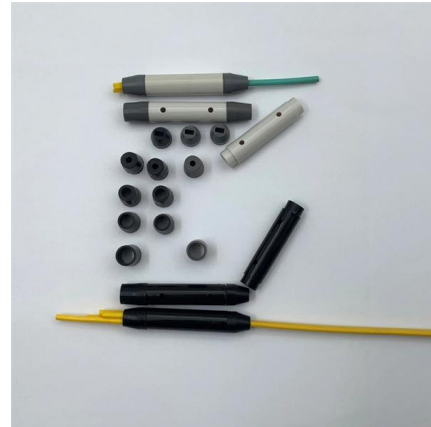

42U 600mm Wide x 1200mm Deep Enclosure

APC NetShelter SX 42U 600mm Wide x 1200mm Deep Enclosure Feature-rich IT enclosures optimized for cable management, power distribution, and airflow management Includes: Baying hardware,