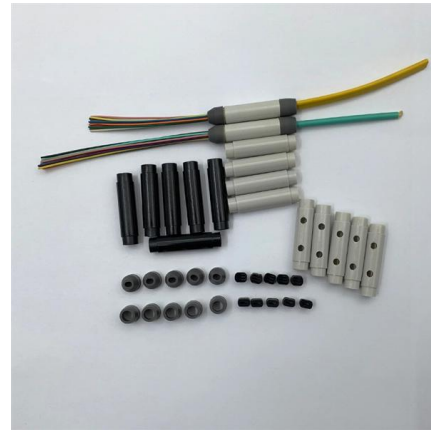

FTTR FTTX 1 Core Fiber Optic Wall Mounted Mini

Supplier highlights: This supplier mainly exports to the Philippines, Poland, and France, provides quality control services, and offers full customization, design