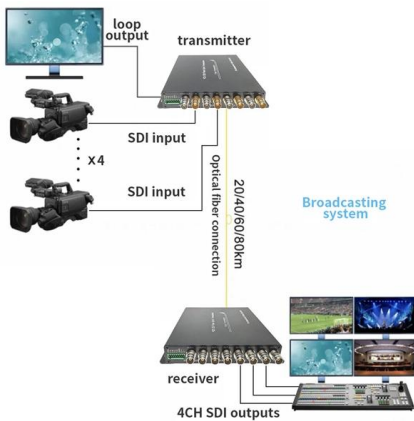

Cable routing solutions for plants, machines & more

In contrast to traditional systems, our portfolio convinces with a holistic approach covering everything from cable trunking - also referred to as cable trays or cable