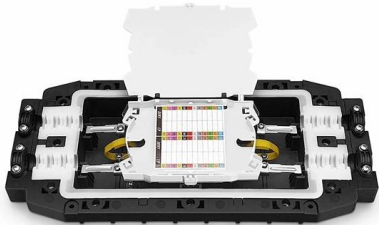

Elcon

Elcon - Leading Cable Tray Manufacturer ELCON Cable Trays is the Leading Manufacturer and Supplier of Cable Trays, Perforated Cable Trays, Ladder Type