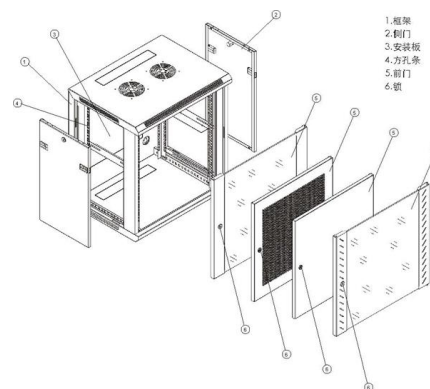

Cable routing solutions for plants, machines & more

In contrast to traditional systems, our portfolio convinces with a holistic approach covering everything from cable trunking - also referred to as cable trays or cable