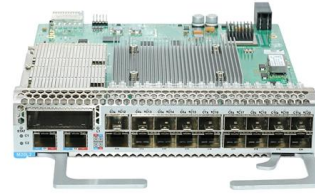

Fiber Cable Management

Fiber Cable Management solutions not only organize fiber cable, but also protects fiber in various ways. We supply a wide selection of Fiber Cable Trays, Ladder Racks, Cable Lacing Shelves, and