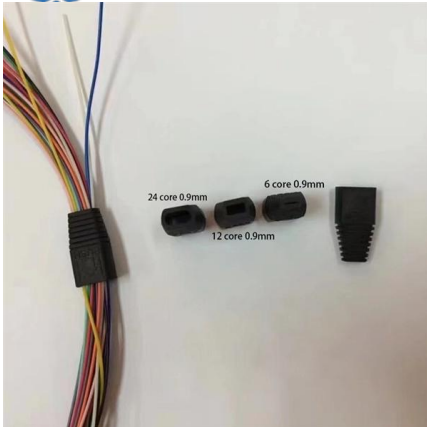

Fiber Cable Tray Archives

Employee shareholding and factory direct sale, the quality of products is guaranteed. (2) With perfect qualification certification and strong research and development capabilities, it has more than 57

Premium Fiber Glass Cable Trays

Shop high-quality fiber glass cable trays from reliable suppliers. Enjoy durable, corrosion-resistant, and customizable solutions for your cabling needs.

Cable Guides and Fiber Trays ,

Our cable guides allow for the safe routing of fiber optic cables while preventing cable damage and speeding up the installation process. Their robust construction and user-friendly designs make them