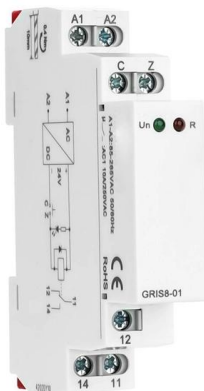

Fiber Cable Tray Archives

Employee shareholding and factory direct sale, the quality of products is guaranteed. (2) With perfect qualification certification and strong research and development capabilities, it has more than 57