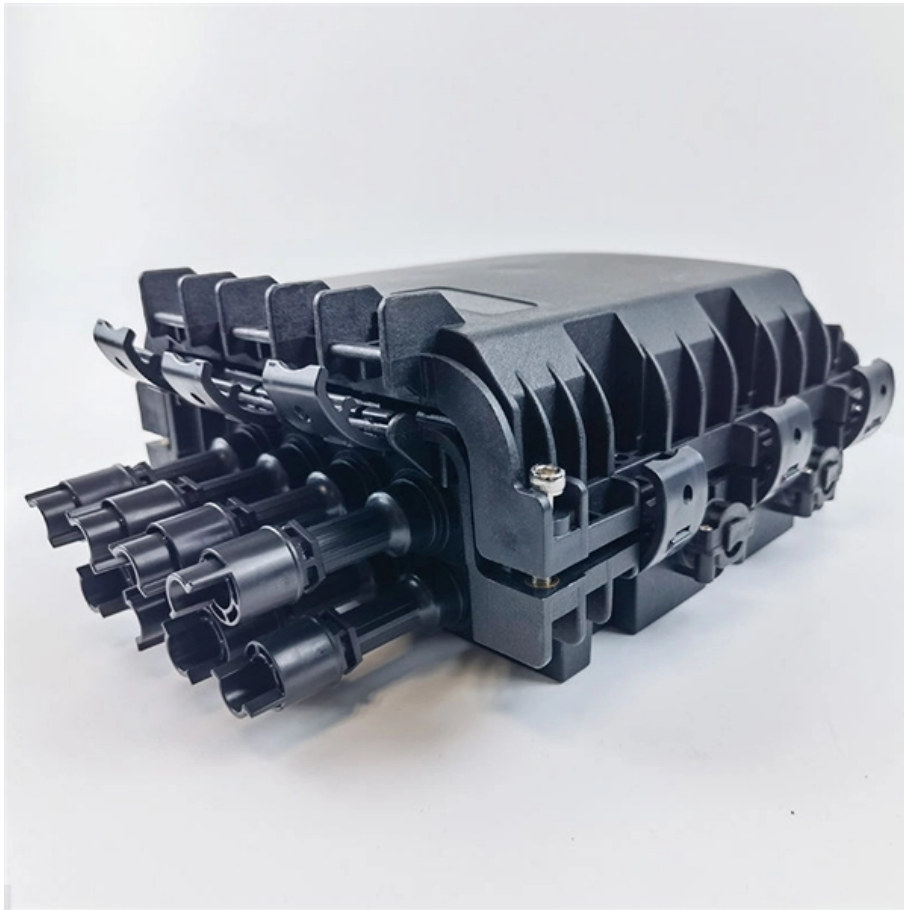

Adam Tas Corridor Energy

Fiber Fiber Cable Tray Desktop Direct Sales

Fiber Fiber Cable Tray Desktop Direct Sales

Fibre Optic Ducting Raceway

The optical raceway system revolutionized the protection and routing of fiber. The preferred choice in central offices, data centers and mobile switching centers, our fiber cable ducting raceway offers

Angler Fiber Cable Trays , WireRun®

The Angler Fiber Cable Tray system is designed to protect and route fiber optic patch cords, multi-fiber cable assemblies, and intrafacility fiber cable (IFC) to and from fiber splice enclosures, fiber

Optical Cable Tray , Fiber Guide , Ducting , Raceway

Suspended from the ceiling, this innovative raceway allows you to take the most direct path from one end of your data center to the other, and facilitates the