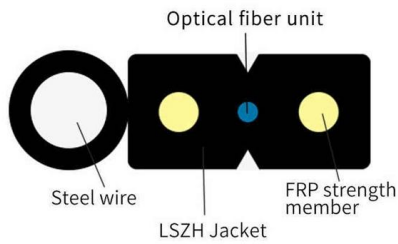

Optical networks

An optical transport network is a high-speed communication system that sends light signals over fiber-optic cables to move large amounts of data across long

Length:33.5mm
Small-end inner diameter:4.0mm
Large-end inner diameter:6.0mm

Multimode OM3 Fiber-Optic Cable , McMaster-Carr

Ethernet Switches With SC Fiber-Optic Ports
Switches with SC fiber-optic ports accept multimode fiber-optic cords. For Multimode OM4 Cable-- Multimode OM4 cords transmit further distances than

Contact Us

For datasheets, pricing, or custom telecom energy solutions, please visit:
<https://koskolong.co.za>