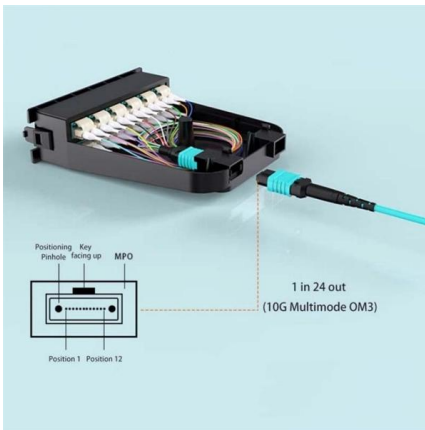

Durable FTTH Terminal Box , Fiber Termination

Fiber Optic Distribution Box (FDB) / Fiber access terminal box (FAT) / optical termination box (OTB) / Fiber termination box (FTB) / Optical Distribution box

Fiber Optic Patch Panel Guide

A fiber optic patch panel serves as a centralized, passive hardware enclosure that organizes, terminates, and protects fiber optic cables. It provides a static interface between structural

Fiber Broadband Cable Management

Whether you're building a new network or upgrading an existing one, ensuring your installers follow proven cable management best practices will protect your

Fiber Optic Connector Types: A Beginners Guide

The fiber connector types, sometimes referred to as terminations, link fiber optic cables together through terminals, switches, adapters, and patch