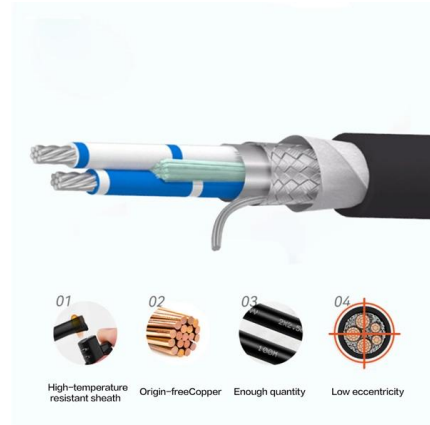

Contact Us

For datasheets, pricing, or custom telecom energy solutions, please visit:
<https://koskolong.co.za>