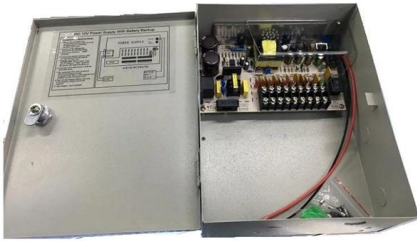

MARS CARTRIDGE SYSTEM

The most advanced, self-contained fiber optic reeling system available. Introducing Optical Cable Corporation's MARS® Cartridge System, another accessory member of Modular Advanced Reel.