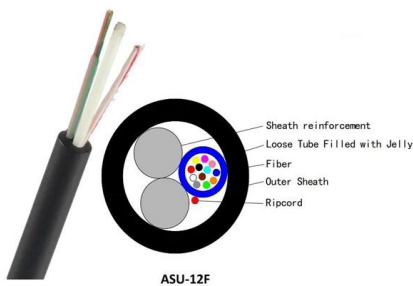

### **Feichun Crane Cable: PROTOLON, CORDAFLEX,**

The LWL variants incorporate fiber optic capabilities, allowing for simultaneous power and data transmission in a single cable solution--ideal for modern smart cranes

### **Skeleton Cable Reels with Trolley and Reeling Stand**

A traditional two-flange type is suitable for triax camera cable, multicore audio cable and heavy-duty power cables. An innovative three-flange design is suitable for

## Cable Placing Checklist and Handling: Squirting, Tangling

AEN165, Revision 5 This Applications Engineering Note (AE Note) addresses common issues regarding cable pay-off during outside plant installations known as cable squirting, cable