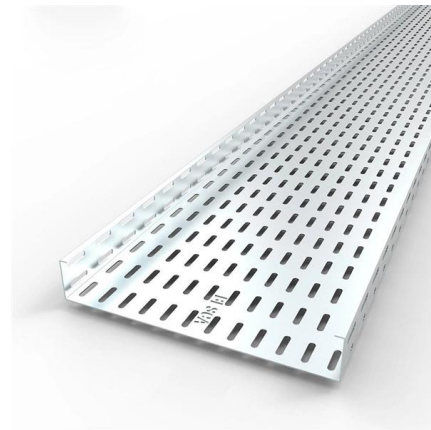

Coiling Fiber Optic Wire , Cable,Material , ReelPower

ReelPower Industrial designed In-Line Reeling and Coiling Stationary Take-Up machine works great for extrusion & pultrusion applications, coiling plastic conduit