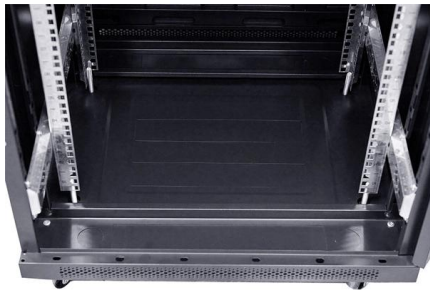

Fiber Splice Closures

Explore reliable optical fiber splice closures for network deployment. Our closures prioritize reliability, installability, and flexibility.