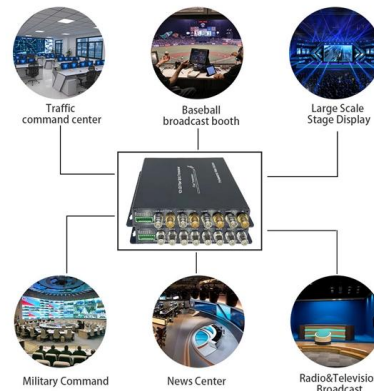

FTTH Termination Box available for the distribution and terminal connection for various kinds of optical fiber system, Some are used for indoor cabling and others

Fiber Terminal Box

Fiber Terminal Boxes GAO Tek's fiber terminal boxes are devices used in fiber optic networks to terminate and manage fiber optic cables. Our boxes serve as a connection point for incoming and

Wall Mounted Fiber Optic Terminal Box with 1 Bulkhead and 1 Terminated Pigtail - WHITE The Wall Mounted Fiber Optic Terminal Box, available at

Fiber Terminal Box

The Fiber Optic Terminal Box, also known as a fiber distribution box or fiber termination box, is a crucial component in fiber optic communication networks. It