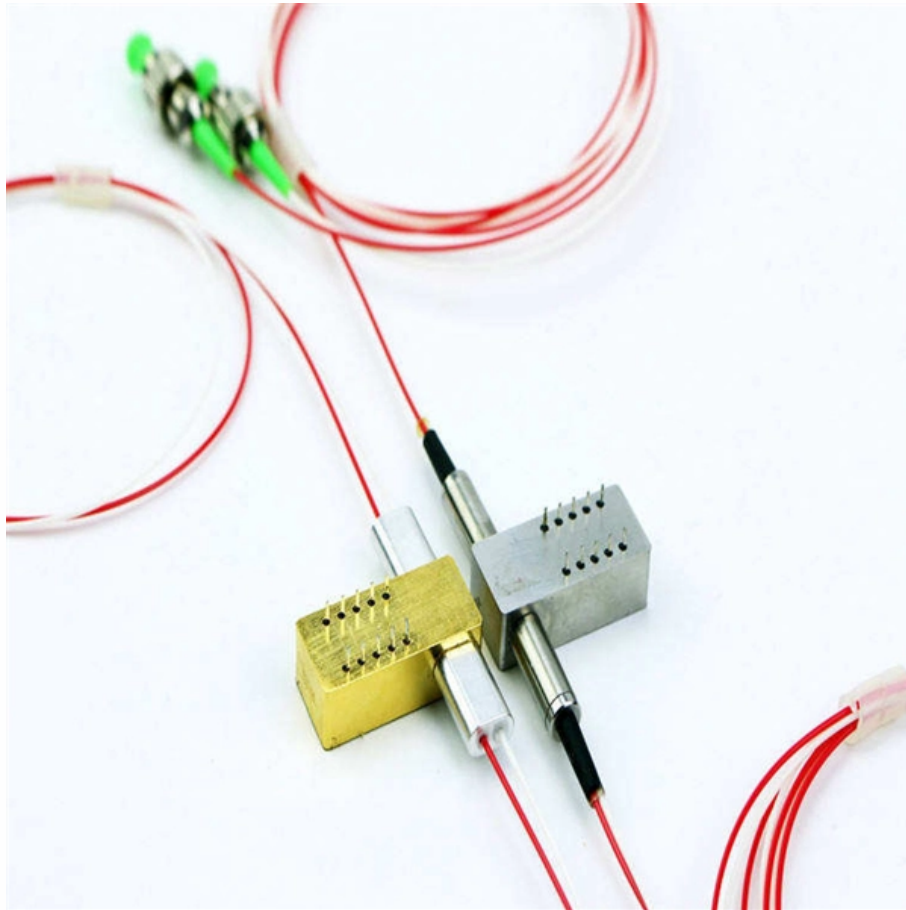

Adam Tas Corridor Energy

Fiber Optic Cable Terminal Box Round Head

Fiber Optic Cable Terminal Box Round Head

Fiber Optic Terminal Box China Manufacturer , Hello Signal

Explore Hello Signal's range of IP65/IP68 Fiber Optic Terminal Box, designed for optimal fiber distribution in diverse environments. Our terminal boxes are

What is Fiber Termination Box

A Fiber Termination Box (FTB), also known as an Optical Terminal Box (OTB), is a crucial component in Fiber to the Home (FTTH) applications. Its

What is an Optical Fiber Terminal Box

Optical Fiber Terminal Box is a crucial component in today's FTTH networks, primarily

used for terminating, connecting, and managing.

Fiber Terminal Box vs Junction Box: Key Differences

Compare fiber terminal box vs junction box in functions, applications, and installation. Learn which suits FTTH fiber vs electrical wiring.

Fiber Access Terminal Box

The optical fiber terminal box is the terminal connector of an optical cable. One end is an optical cable and the other end is a pigtail.

12 Fibers Rack Mounted Fiber Optic Terminal Box As distribution box