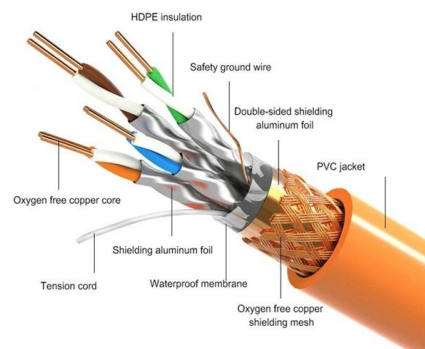

Adam Tas Corridor Energy

Fiber Optic Cable Through-Well Sleeve

Fiber Optic Cable Through-Well Sleeve

Different Types of Fiber Splice Sleeves

Whether you're splicing single fibers, drop cables, microfibers, or ribbon cables, our splice sleeves provide the best in durability, protection, and reliability.

Quick-Feed®

Our Quick-Feed® is manufactured with durable polypropylene webbing, sewn together with nylon thread in various color options. The

PRODUCT DETAILS

75 Meter OM2 Multimode Duplex Fiber Optic Cable (50/125)

Fiber sleeves are integral to ensuring compatibility and performance in the context of drop cables, which are commonly used for last-mile fiber optic connections.

Fiber Optic Sleeve For Fusion Protection