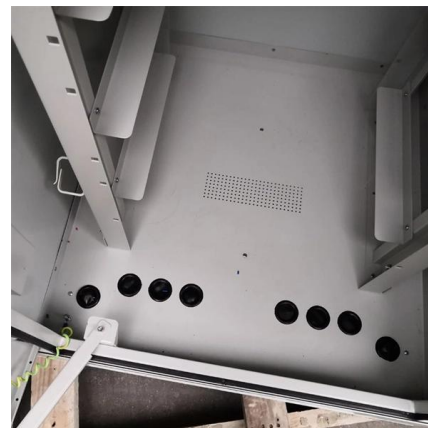

Fiber Cable Trays - Tagged "wire-cable-trays" - Fiber Savvy

Our Fiber Cable Tray System is a comprehensive raceway solution for data center, enterprise, central office, and mobile switching center applications. Designed to route and protect fiber optic and high