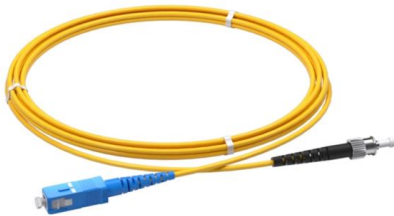

Adam Tas Corridor Energy

Fiber Optic Coupler Flange Fixer

Fiber Optic Coupler Flange Fixer

Fiber Optic MPO Coupler, Aqua w/ Mounting Flange

L-com's MPO fiber optic couplers provide a fast and easy way to connect one male MPO fiber cable (with alignment pins) to one female MPO fiber cable (without

L-com's MPO fiber optic couplers provide a fast and easy way to connect one male MPO fiber cable (with alignment pins) to one female MPO fiber cable (without alignment pins). Constructed of light

LC Shutter Coupler, Duplex, With Flange, Black

L-com's shuttered LC couplers are built with an integrated dust shutter that keeps the adapter's

interior clean from dust. The shutter is 100% automatic and requires no

L-com Fiber Optic MPO Coupler

Fiber Optic MPO Coupler w/Mounting Flange is an easy way to connect one male MPO fiber cable (with alignment pins) to one female MPO fiber cable (without

Fiber Optic Adapters / Couplers

SC OM3 Duplex Adapter, Fiber Optic Coupler w/ Anti-shake Clip SC OM3 duplex adapter, w/ anti-shake metal clip & ceramic sleeves, standard flange, PBT housing in aqua color