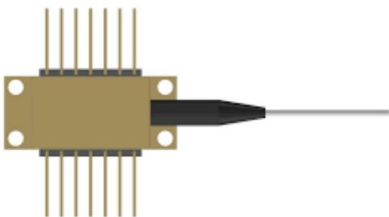

Adam Tas Corridor Energy

Fiber Optic Coupler Flange Fixer

Fiber Optic Coupler Flange Fixer

Fiber Optic MPO Coupler, Aqua w/ Mounting Flange

L-com's MPO fiber optic couplers provide a fast and easy way to connect one male MPO fiber cable (with alignment pins) to one female MPO fiber cable (without

Fiber Optic Adapters Supplier , Riteoptic

The compact design and corrosion-resistant body of our fiber optic adapters allow for a reliable and long-lasting connection for multiple optic cables.

L-com FOA-MPOFB Fiber Optic MPO Coupler, Black w/ Mounting Flange

L-com's MPO fiber optic couplers provide a fast and easy way to connect one male MPO fiber cable (with alignment pins) to one female MPO fiber cable (without alignment pins). Constructed of light

LC Shutter Coupler, Duplex, With Flange, Black