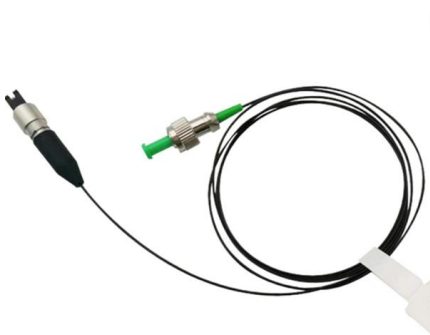

Discover fiber optic couplers for network connectivity. Find SC, LC, and ST adapters with low insertion loss for reliable connections.

MTP/MPO Fiber Optic Adapter Standard Footprint

Online Shop of MPO / MTP Fiber Optic Cables, MPO-LC Breakout/Fanout Cables, MPO/MTP Coupler Adapter, MPO/MTP Cassettes, Other Assemblies Same

Connectors, Interconnects , Fiber Optic Connectors

Shop DigiKey's large in-stock selection of Fiber Optic Connector Adapters. View inventory, pricing and order now for same day shipping!

ST Coupler with Flange , ST Duplex Fiber Optic Coupler

This ST Duplex Universal Fiber Optic Coupler / Adapter with works with both singlemode and multimode fiber and is designed to couple together ST patch

LC/UPC to LC/UPC Quad Multimode Fiber Optic

LC/UPC to LC/UPC Quad Multimode Fiber Optic Coupler with flange for high-density, low-loss connections in data centers, LANs, and enterprise fiber networks.

Fiber Optic Coupler FC to ST Optical Cable Connector

About this item The Optical Fiber Mating Adapter/Sleeve is used to connect two connectorized fibers together with low loss. This model has an FC fiber connector