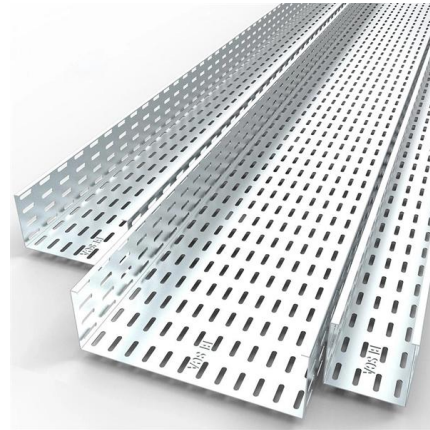

Amazon : Fiber Optic Coupler

Discover fiber optic couplers for network connectivity. Find SC, LC, and ST adapters with low insertion loss for reliable connections.