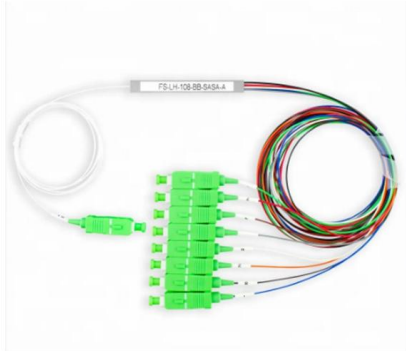

Adam Tas Corridor Energy

Fiber Optic Distribution Frame List

Fiber Optic Distribution Frame List

Odf Optical Fiber Distribution Frame Manufacturer

ODF fiber optic distribution frame, also known as fiber optic distribution cabinet, is a distribution equipment used for terminating, protecting, connecting, and managing

Optical Distribution Frame (ODF) in Telecom: Types & Uses

An Optical Distribution Frame (ODF) is a specialized enclosure designed to manage, connect, protect, and distribute fiber optic cables in telecom and data networks. Think of it as a