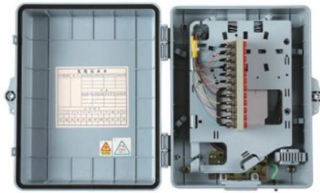

What is ODF (Optical Fiber Distribution Frame)?

An Optical Fiber Distribution Frame (ODF) centralizes fiber connections, ensures protection, and streamlines network management for

OPTICAL FIBER DISTRIBUTION FRAMES (ODF) AR-RODF-SO Series

CATALOGUE OF PICTURES Picture 5-1 Appearance of AR-RODF-SO series Optical Fibre Distribution Frames (ODF) Picture 5-2 Structure and dimensions of AR-RODF-SO series ODF (2.2 meter rack as

Optical Distribution Frame (ODF): What It Is, How It Works, and Why It

An Optical Distribution Frame (ODF), also known as a fiber optic patch panel, is a specialized hardware unit that centralizes fiber optic cable connections. Acting as a "traffic hub" for light signals, an ODF: