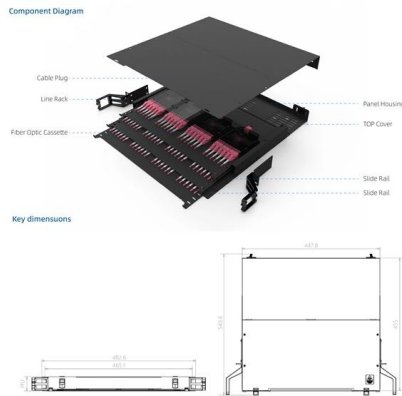

Fiber Optic Drop Cable Adapter