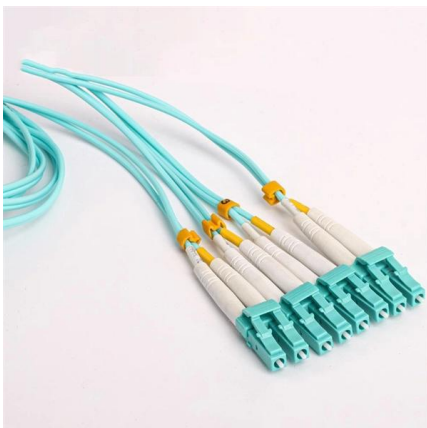

Single Mode SC/to SC/Fiber Optic Drop Cable

Single Mode SC/to SC/Fiber Optic Drop Cable - 2M/3M Indoor Extension Cord for Reliable Communication (White,200cm APC with Adapter)