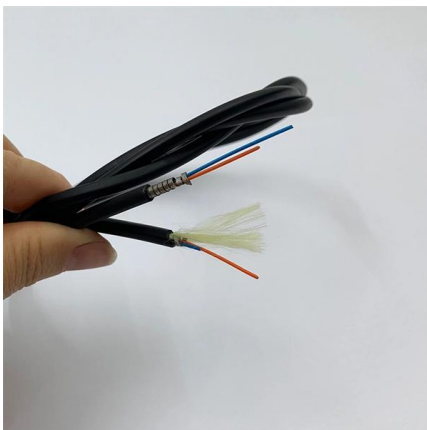

HTB8054 12-Core Indoor Fiber Optic Terminal Box - for

HOLIGHT HTB8054 fiber terminal box supports 12 cores indoor FTTH distribution with SC adapters. Compact, durable design for easy cable