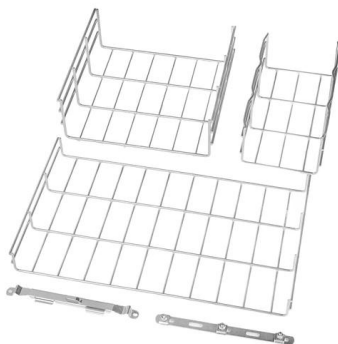

Pre Terminated Fiber Optic Cable Assemblies , A Plug

This premade fiber solution gives installers more of a "plug and play" option. Unlike traditional on-site fiber optic installations, which involve field termination of