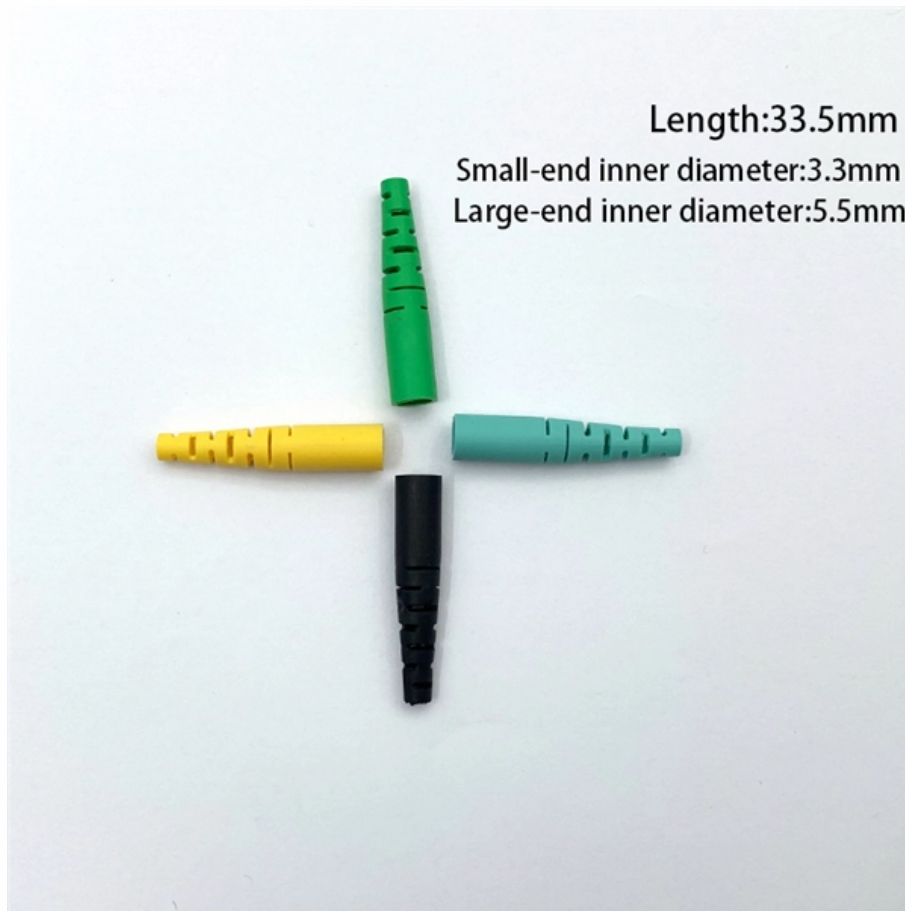

Adam Tas Corridor Energy

Fiber Optic Drop Cable Connector Box

Fiber Optic Drop Cable Connector Box

Optical Fiber Drop Cable Explained: Type, Application & FTTH

Discover optical fiber drop cables for FTTH networks: types (indoor/outdoor, figure-8, duct), applications in homes/enterprises, and key features like LSZH sheaths & FRP reinforcement.