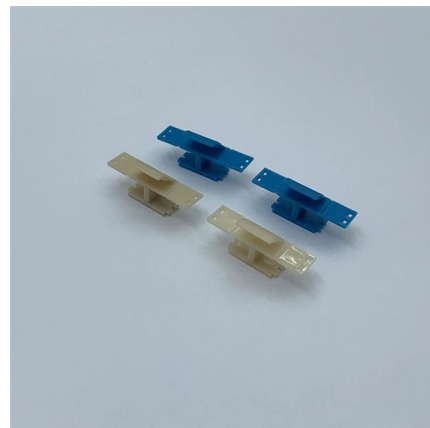

The fiber terminal box serves as a termination point for feeder cables to connect with drop cables in FTTH communication networks. It integrates fiber splicing, splitting,

FTTH Solution

Pre-connectorized fiber optic drop cable solution is a pre-assembled, plug-and-play system designed to simplify the deployment of fiber optic networks.

Fibre Optic Drop Cable Protection Box

The fibre optic drop cable protection box is a case to put in a cable

What is Fiber Drop Cable Protection Box? An Ultimate

A Fiber Drop Cable Protection Box is a small, weatherproof enclosure designed to protect the fiber optic drop cable connection--typically the point

The fiber optic drop cable protection box

The fiber optic drop cable protection box is a case to hold up to 1-2 drop cable with a thermal protection tube after hot melting, so that the splice spot can get a better