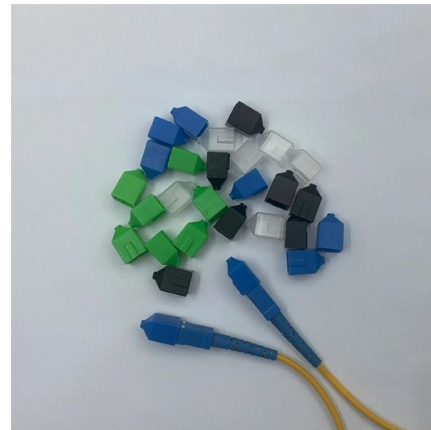

Fibre Optic Drop Cable Protection Box

The fiber optic drop cable protection box is a case to put in a cable with a thermal protection tube after hot melting, so that the splice spot can get a

Fiber Optic Drop Cable: An Ultimate Guide for 2024

Mobile Network Backhaul: Fiber optic drop cables are used to connect cell towers and other base stations to the core network, providing the high

Search

Search Up to 36% lower carbon footprint than standard plastic cable ties Globally, only 9% of plastic waste is recycled, and by 2050, up to 12 billion tons could pollute our landfills, waterways, and

16 Port Fiber Optic Termination Box for Drop Cable

The fiber terminal box allows 16pcs drop cable with fast connector as output ports. It provides solid protection and easy management for the FTTx network building. The fiber termination box can splice

1 Core Fiber Optic Distribution Box

This fiber optic distribution box serves as a termination point for

Durable FTTH Terminal Box , Fiber Termination

FTTH Termination Box available for the distribution and terminal connection for various kinds of optical fiber system, Some are used for indoor cabling and others