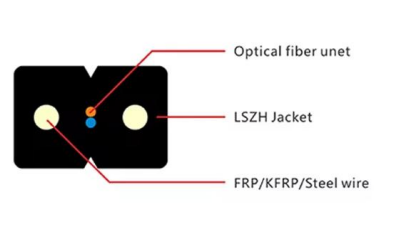

Fibre Optic Drop Cable Protection Box

The fibre optic drop cable protection box is a case to put in a cable