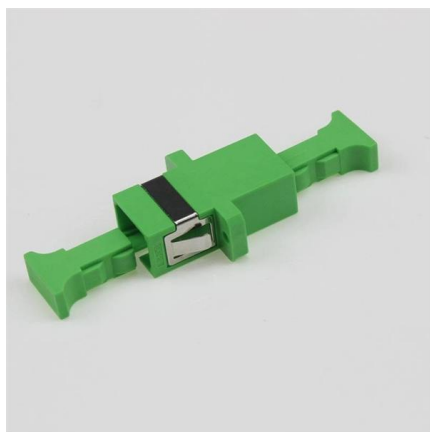

## Fiber Optic End-Face Inspection Instrument for Supercomputing Center

---

### FI-7000 FiberInspector Pro Fiber Optic Inspection Scope

The FI-7000 FiberInspector Pro is a fiber optic inspection scope that allows you to inspect and certify fiber optic connector end-faces in 1

### Inspection and evaluation of connector end-faces , Fiber

The corresponding evaluation of the connector end-faces is automatically included in the respective measurement reports. Automatic image centering ensures that the