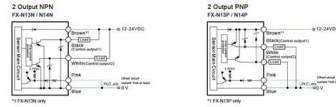

AutoCheck Intelligent Integrated Fiber End-face Visual

The fiber end-face inspection is simplified to select criteria then click the Measure button. The testing accuracy, reliability and repeatability are guaranteed.

Portable Fiber Endface Inspector

NEXCONEC Portable Inspection Microscope is the upgraded version, which provides network installer with high performance fiber inspection solutions. The