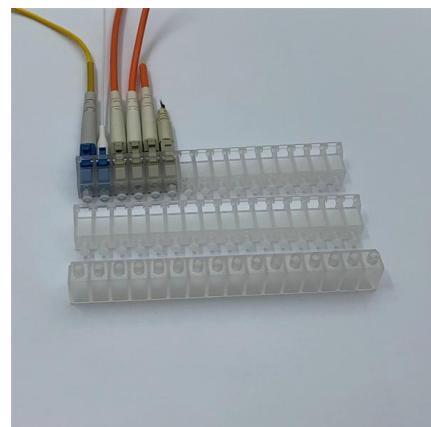

How to choose a fiber optic end face inspection instrument

Suitable end-face inspection equipment is also required to inspect the optical fiber end face. Without suitable end-face inspection equipment, data centers or network operations cannot run quickly, and