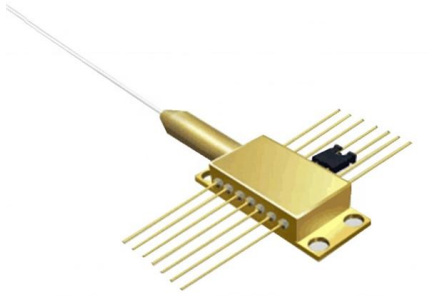

# **Fiber Optic End-Face Inspection Instrument for Supercomputing Centers $\pm 0.05\text{dB}$ Accuracy Guarantee**

## Fiber Optic End-Face Inspection Instrument for Supercomputing Center

---

### FI-7000 FiberInspector Pro Fiber Optic Inspection Scope

The FI-7000 FiberInspector Pro is a fiber optic inspection scope that allows you to inspect and certify fiber optic connector end-faces in 1

### Inspection and evaluation of connector end-faces , Fiber

The corresponding evaluation of the connector end-faces is automatically included in the respective measurement reports. Automatic image centering ensures that the