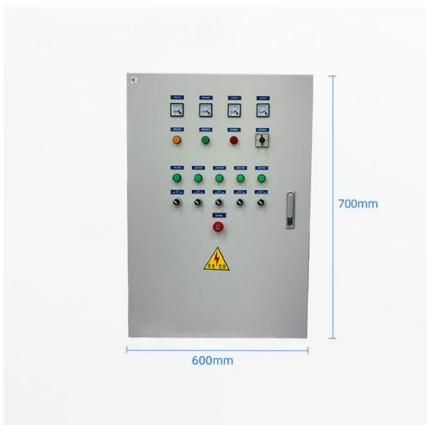

4 Fibre Splice Box Indoor terminal - Mustek Infrastructure

4 Fibre Splice Box Indoor terminal HFP8005 is an indoor terminal applied in the FTTH network to connect the drop cable and ONU devices through fiber port.