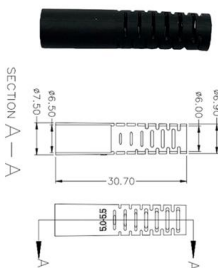

HTB8067 24 Port Indoor Fiber Optic Distribution Box for

The HTB8067 24 Port Indoor Fiber Optic Distribution Box is designed for clean, efficient cross-connection between outdoor backbone cables and indoor

Indoor 6 port fiber terminal box

Telhua's Indoor 6-Port Fiber Terminal Box is engineered for high-density fiber management in space-constrained environments. This unit provides a reliable,