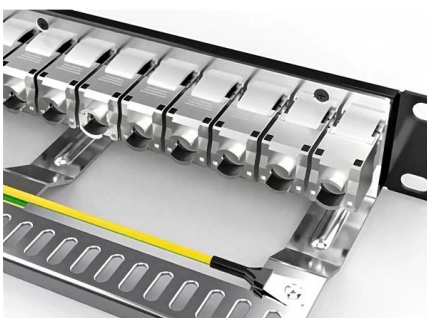

Amazon : Fiber Distribution Box

Fiber Optic Distribution Box, 12 Port Wall Mount Enclosure with 12 LC Duplex Adapters, Singlemode, FTTH, IP65 Waterproof Outdoor/Indoor Use - 9.45" x 8.66" x 2.56"