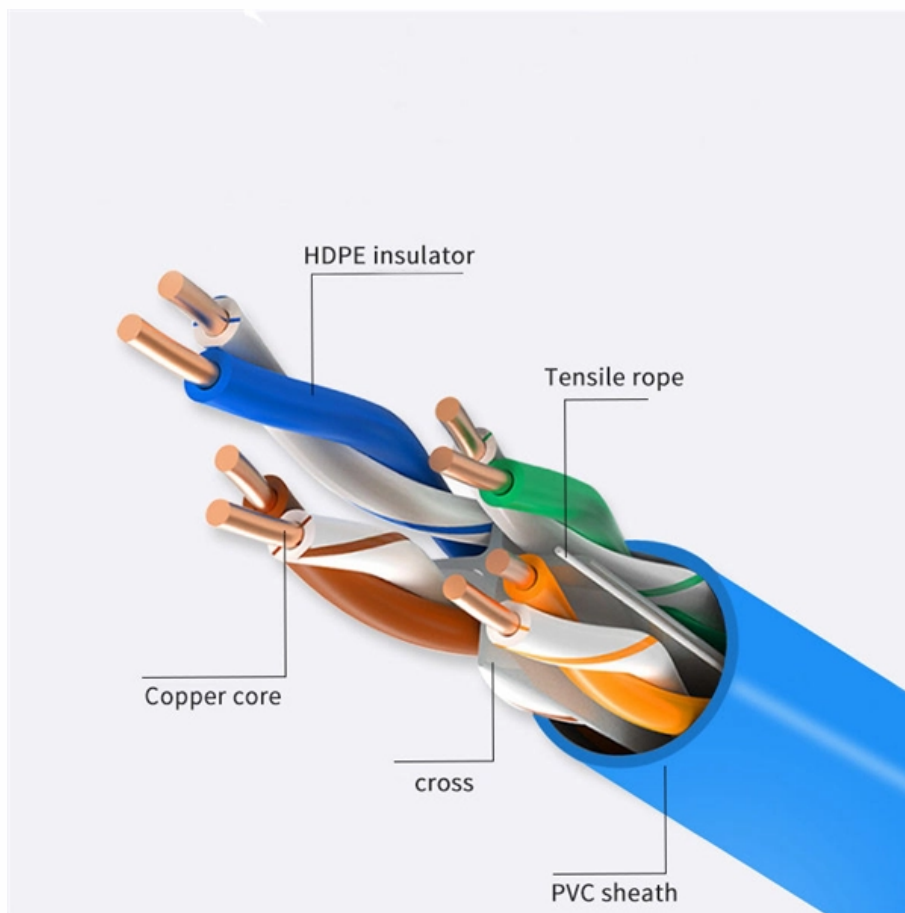

Adam Tas Corridor Energy

Fiber Optic Head Sensor OEM

Fiber Optic Head Sensor OEM

Fiber Sensors

Ultra-small diameter fibers with a compact head ensure precision centering accuracy to stably detect minute parts. Since it has a thin, rectangular shape, it can be

Fiber Optic Sensors

Fiber Unit FU series This is a series of fiber optic sensor heads designed to be connected to a fiber optic sensor amplifier. The FU Series offers a wide variety of options including thru-beam, reflective, retro

or sensor, emits, receives, and converts the light energy

Detection sensors

If it is necessary for even higher requirements to be fulfilled, such as sensing range, temperature resistance, material durability or a flexible mounting process, the intelligent combination of sensors

Square Head Fiber

Square head fiber heads can be installed cleanly on the side of a conveyor belt. The design makes it less likely for tools and other objects to catch on the fiber cable during installation.