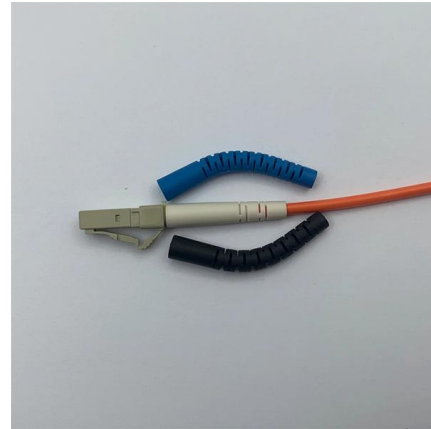

Traceable Fiber Optic

Traceable Fiber Patch Cords are an innovative solution for eliminating interconnection errors in dense fiber optic termination and patching environments.