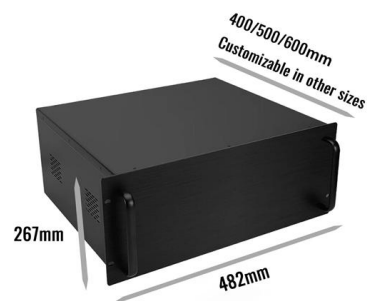

What is Optical Distribution Frame ODF?

Structure of Optical Distribution Frame At present, rack mount optical distribution frame is more widely used in the market. Its structure mainly consists