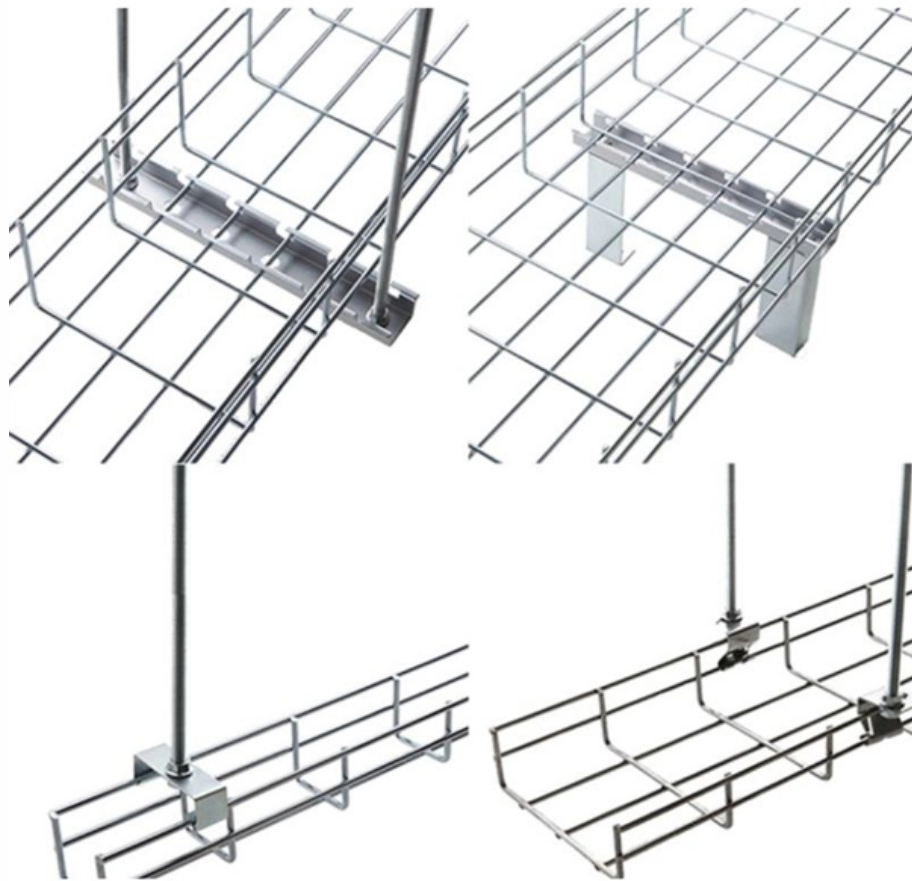

Adam Tas Corridor Energy

Fiber Optic ODF Rack Flange Price