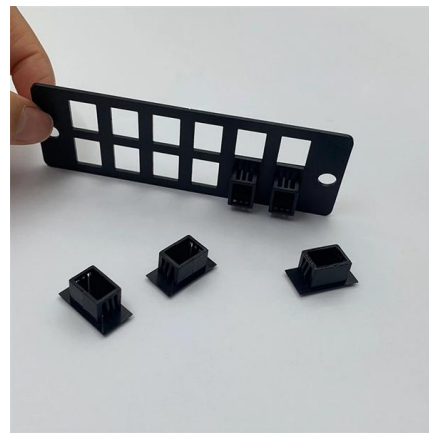

ICC HD SC-SC Fiber Optic Adapter Panel, 12

This HD SC-SC adapter panel supports 12 multimode 10G fibers. Designed for ICC's high-density staggered slots, it installs quickly with