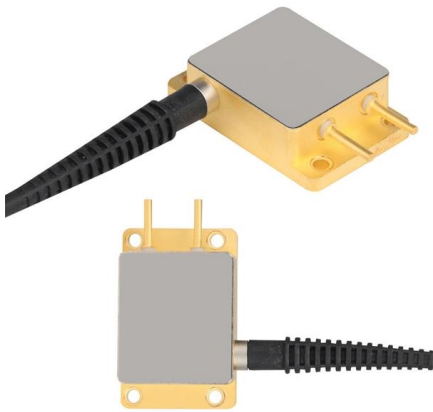

SC fiber adapter panels pre-loaded with fiber adapters provide a means to connect backbone-to-backbone or backbone-to-horizontal fiber cabling.

12 Ports SC Fiber Patch Panel, OS2 Singlemode , AZE

AZE's 12 Port, Rack Mount, Adapter Plate is the size of a 1RU 19" panel, and is loaded with 12 SC Simplex Adapters. This face plate meets all applicable

SC To FC Fiber Patch Cord With Singlemode Cable -

The SC to FC fiber patch cord is available in single mode and multimode cable type, They also can feature other fiber optic connectors like lc/fc/st/e2000. Cable color,

24 Port SC Fibre Patch Panel, OS2 Single Mode

1U 19" Pre-loaded SC fibre patch panel (48 fibres, OS2 singlemode) provides

SC Fibre Patch Panel , Fibre Optic Patch Panels

SC Multimode 1U Fibre Optic Patch Panel - 8 Fibre - 8 SC Adaptors. A loaded patch panel supplied with pre-configured SC simplex adaptors for fast, easy installation.

Quiktron 810-487-006 , Fiber Optic Jumper, OS2, Duplex Fiber

Quiktron 810-487-006 , Fiber Optic Jumper, OS2, Duplex Fiber, SC to SC/APC, 2 m L, Yellow Jacket Legrand can produce virtually any type of fiber optic patch cable quickly and cost-effectively.