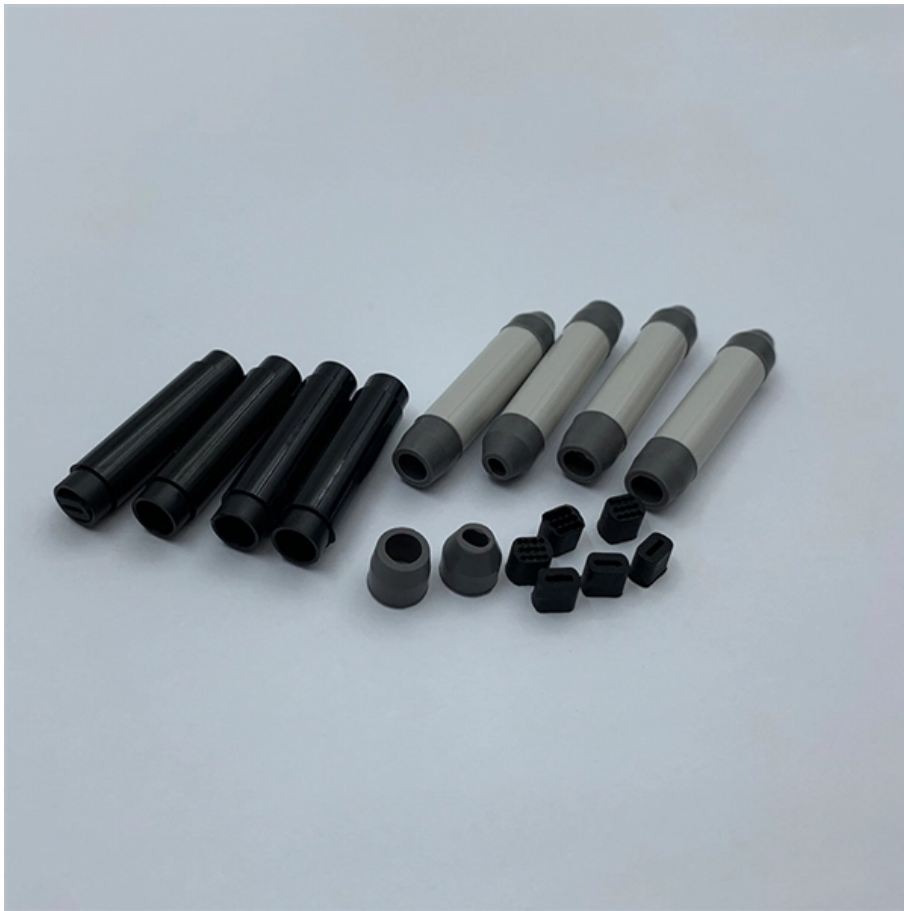

Adam Tas Corridor Energy

Fiber Optic Panel SC-SC

Overview

This 16-port 1U rack-mount SC/SC Fiber Optic Patch Panel provides efficient and easy management of fiber optic cables in the rack or cabinet. Pre-loaded, feed-thru duplex multimode connectors are mounted on a 16-gauge, cold rolled, black powder coated steel panel. FHU® 1U 19" Fiber Adapter Panel, 48 Fibers OS2 Single Mode, 24 x SC UPC Duplex (Blue) Adapter, Ceramic Sleeve P/N:FHU-FPP48FSCSMF SKU:35529 55,93 € Depending on your delivery address, VAT may vary at Checkout. Fiber optic patch panel delivered complete with 1:2 splitter terminated in SC/PC connectors.

Fiber Optic Panel SC-SC

SC Fibre Patch Panel , Fibre Patch Panels

The panels are manufactured from mild steel and are finished in a black powder coating. The panels feature fully adjustable mounting brackets, numbered

ICC HD SC-SC Fiber Optic Adapter Panel, 12 Fibers, Multimode 10G, Aqua

This HD SC-SC adapter panel supports 12 multimode 10G fibers. Designed for ICC's high-density staggered slots, it installs quickly with

Fiber Optic Patch Cable, Dual SC UPC to SC UPC, MM OM3, 2.0mm

This PE3FCA150 fiber optic cable with a 2 mm cable diameter and 15 mm bend radius offers flexible installation options. Pasternack has one of the largest in-stock selections of dual SC/UPC to dual