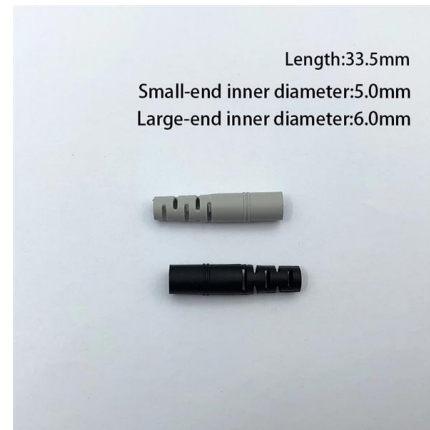

SC To FC Fiber Patch Cord With Singlemode Cable -

The SC to FC fiber patch cord is available in single mode and multimode cable type, They also can feature other fiber optic connectors like lc/fc/st/e2000. Cable color,